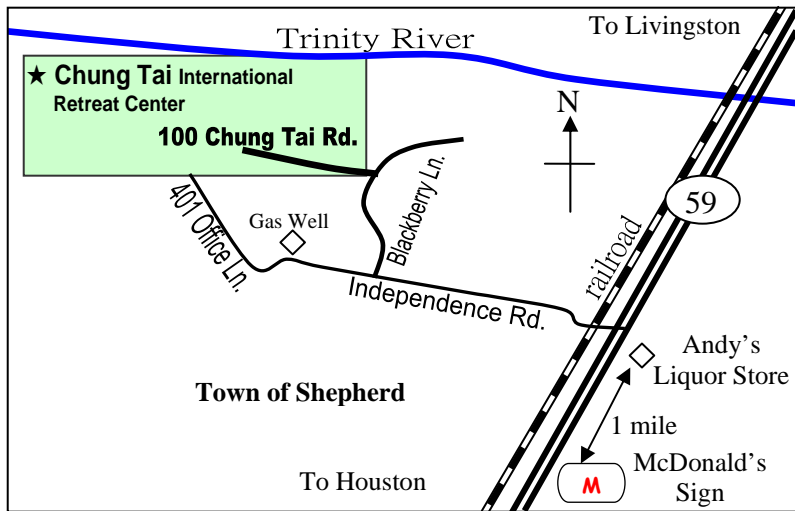

# Chung Tai International Retreat Center 中台國際禪修中心

100 Chung Tai Road / ( 401 Office lane), Shepherd, TX 77371  
(O/F) 936-365-2451, [www.ctcmusa.org](http://www.ctcmusa.org)

Chung Tai International Retreat Center is about 50 miles north of Bush International Airport