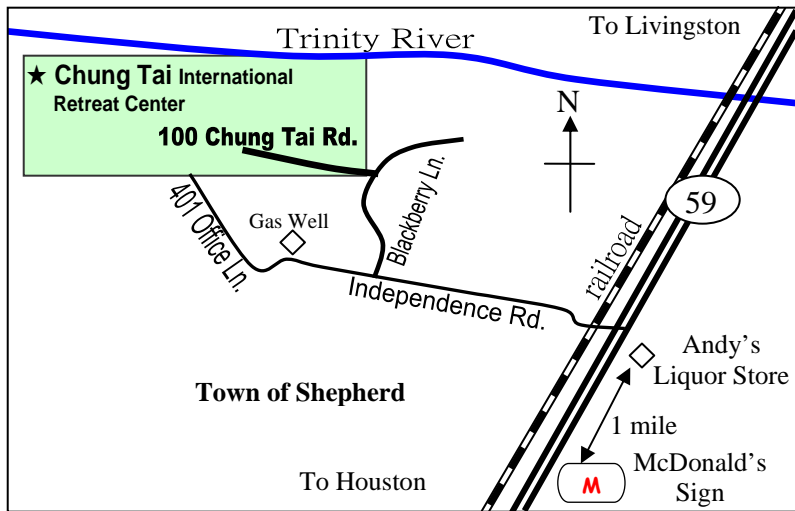

Chung Tai International Retreat Center 中台國際禪修中心

100 Chung Tai Road / (401 Office lane), Shepherd, TX 77371
(O/F) 936-365-2451, www.ctcmusa.org

Chung Tai International Retreat Center is about 50 miles north of Bush International Airport